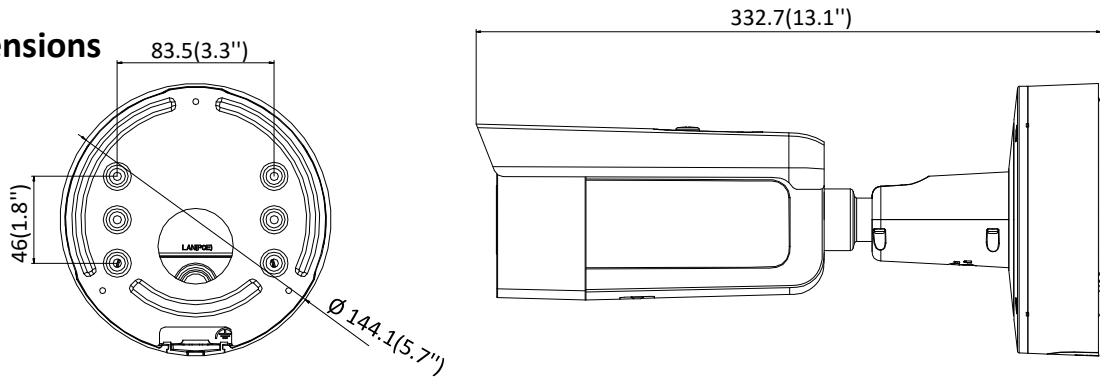

Dimensions

Unit: mm(inch)

Accessories

Vertical Pole Mount